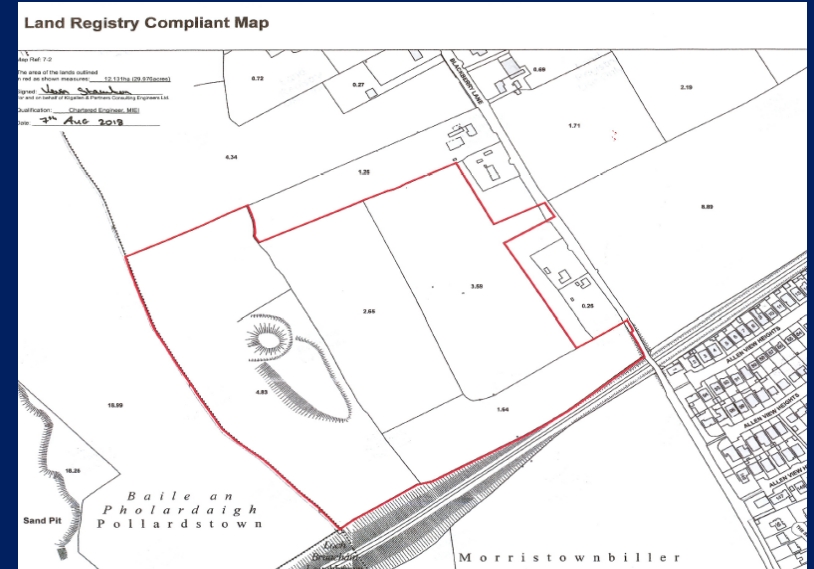

FOR SALE BY PRIVATE TREATY

C. 31.4 ACRES (12.71 HECTARES)
BLACKBERRY LANE, NEWBRIDGE, CO. KILDARE

LOCATION:

The land is located in the townland of Morrinstown Biller and is approx 2 km from Newbridge Town Centre. Newbridge benefits from a host of schools, churches, banks, post office, restaurants and pubs nearby. Commuters have the benefit of a good road and rail infrastructure with the M7 Motorway within a short drive and bus route and commuter rail service direct to city centre both within easy access.

The surrounding area is predominantly agricultural with development being restricted to single one off housing.

The lands are on the edge of the Town boundary and are currently zoned agriculture but with possible future development potential.

DESCRIPTION:

The property comprises c. 12.7 hectares (31.4 acres) of agricultural land all in one block. The land is mainly regular in shape, currently in grass with mature trees and hedgerows throughout. Turbary rights in Donore, Caragh.

SERVICES:

We understand that electricity is in close proximity. Continuous supply of spring water with pond. Interested parties are advised to make their own enquiries on availability of same.

TITLE:
Freehold

SOLICITOR:

Patrick J. O'Meara & Co.
Liberty Square, Thurles, Co.
Tipperary
Ref: Ann Marie Osbourne.

DIRECTIONS:

From Newbridge Town Centre:
Proceed out Standhouse Road towards The Curragh, passing Seven Springs on your right. Take the next right down Blackberry Lane and proceed as far as Railway Bridge. The subject lands are on the left hand side immediately after the Railway Bridge. Entrance to lands is marked by Jordan Auctioneers "For Sale" sign.

CONTACT:

Paddy Jordan or Clive Kavanagh
T: 045 - 433550
E: paddy@jordancs.ie or
clive@jordancs.ie